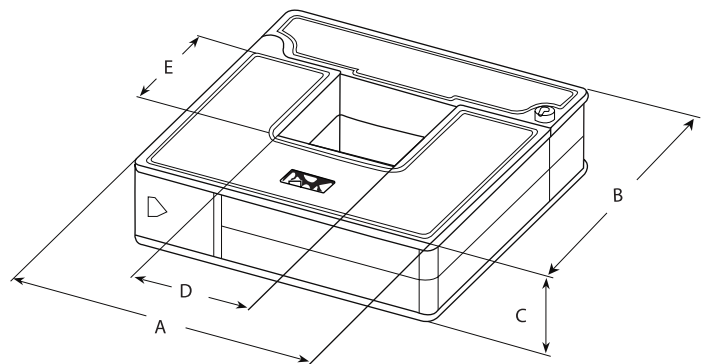

FEATURES

- Multiple output including 5A, 1A, 100mA, 333mV
- Simple hinged installation
- Can be installed on cable, bus and panel
- Standard Window size from 0.75 to 5 by 7 inch
- Listed to UL2808, 61010-1 and CSA 22.2

DIMENSIONS

SIZE CHART

P/N	Dimensions (inch/mm)					Rated Input	Rated Output
	A	B	C	D	E		
AcuCT-075R	2.3/58.0	2.3/58.0	0.9/22.0	0.75/19.5	0.75/19.5	1-150A	5A: 5A output
AcuCT-100R	2.6/65.0	2.6/65.0	0.9/22.0	1.0/25.0	1.0/25.0	5-250A	1A: 1A output
AcuCT-125R	3.2/82.0	3.2/82.0	0.9/22.0	1.25/32.0	1.25/32.0	5-400A	100mA: 100mA output
AcuCT-200R	4.4/111.0	4.4/111.0	1.25/32.0	2.0/51.0	2.0/51.0	5-1000A	333mV: 333mV output
AcuCT-3135R	5.7/144.0	6.1/154.0	1.25/32.0	3.1/80.0	3.5/90.0	5-1500A	
AcuCT-4161R	7.3/185.0	9.3/235.0	1.8/45.0	4.1/105.0	6.1/155.0	5-5000A	
AcuCT-5170R	8.3/210.0	10.2/260.0	1.8/45.0	5.1/130.0	7.0/180.0	5-5000A	

ORDERING INFORMATION

	Size	Rated Input	Rated Output
Ordering Number	-	-	-
Ordering Example	AcuCT - 100R	- 50	- 5A
	075R: 0.75×0.75 inch Window	20: 20A rated input	5A: 5A output
	100R: 1×1 inch Window	50: 50A rated input	1A: 1A output
	125R: 1.25×1.25 inch Window	100: 100A rated input	100mA: 100mA output
	200R: 2×2 inch Window	.	333mV: 333mV output
	3135R: 3.1×3.5 inch Window	.	
	4161R: 4.1×6.1 inch Window	.	
	5170R: 5.1×7.0 inch Window	5000: 5000A rated input	